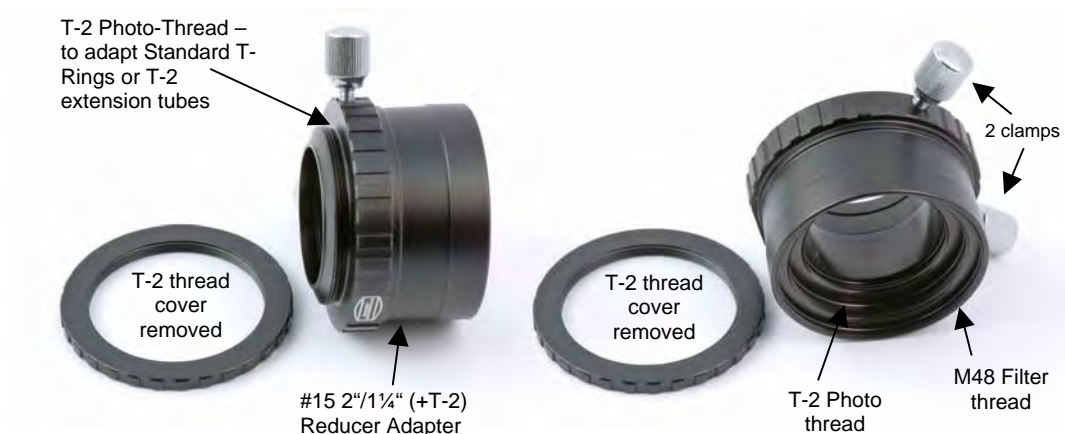

1) #15 Reducer 2"/T-2 (S08/2408190)

Works as eyepiece holder and **spacer** in this visual MPCC – combo of parts.

Attention: Note that the top collar of this unit carries a removable T-2 collar. When removed, a male T-2 thread is being released for adaptation of a DSLR-camera and T-Rings. This can be used for eyepiece projection, as well, by adding appropriate T-2 spacer tubes.