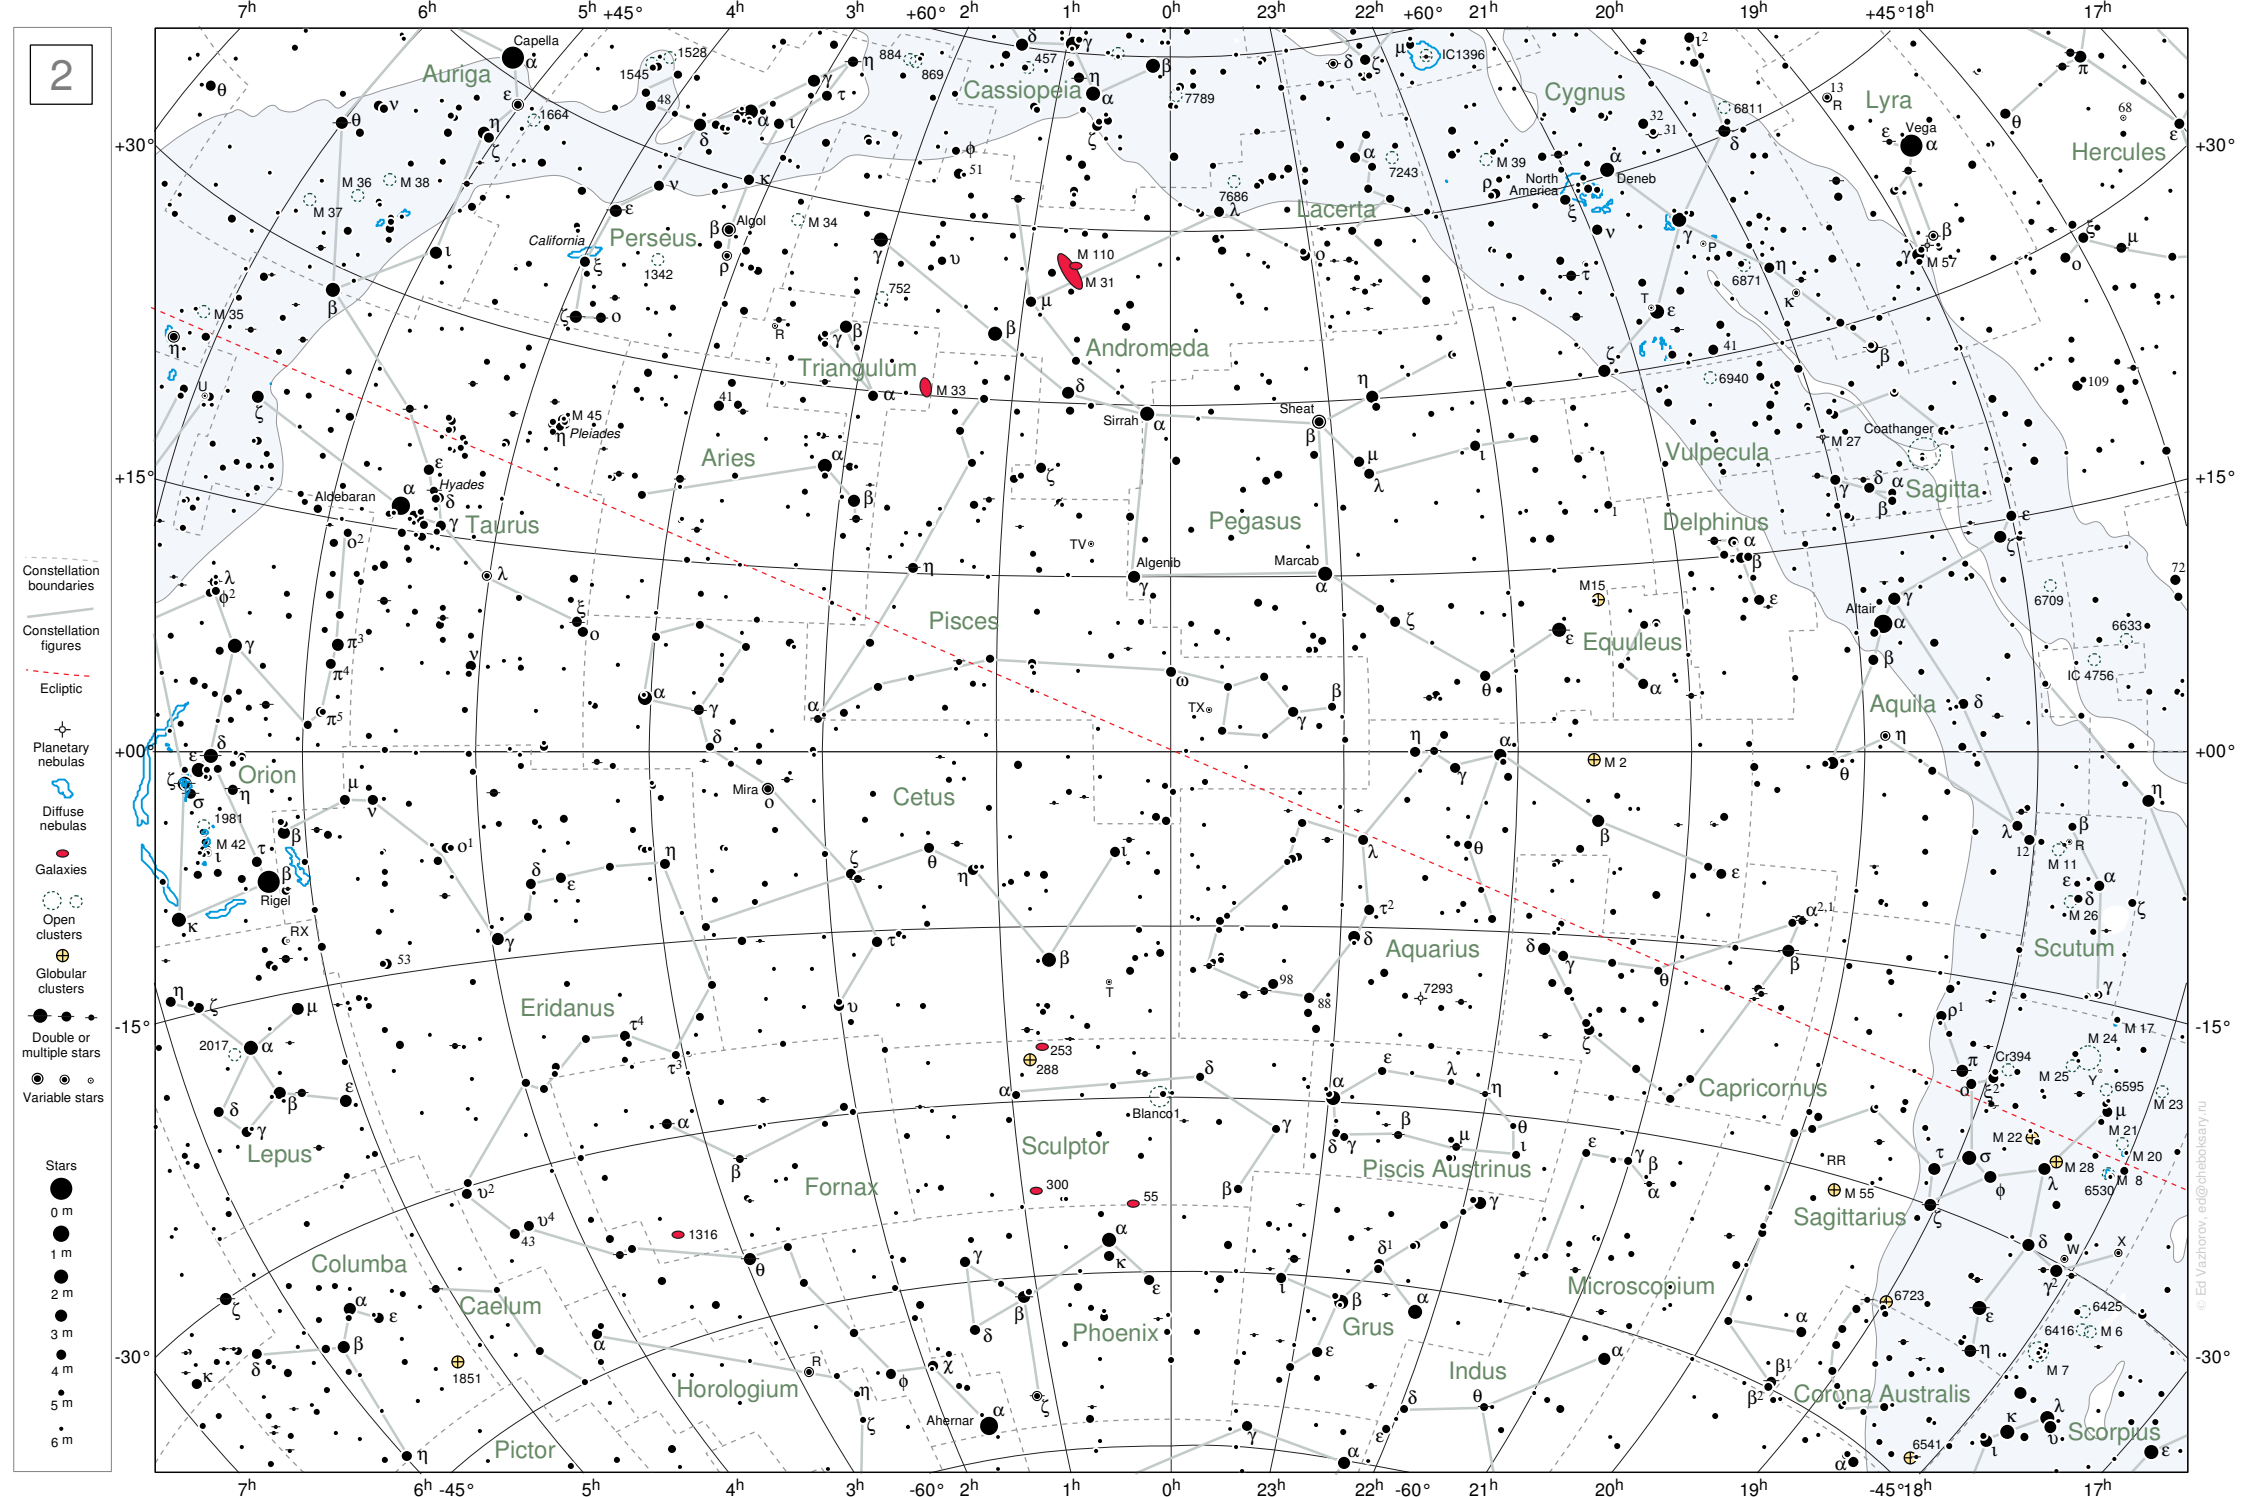

# Beginners Star Atlas

by Ed Vazhrov, [www.eProject.ru](http://www.eProject.ru)

2

- Constellation boundaries
- Constellation figures
- Ecliptic
- Planetary nebulas
- Diffuse nebulas
- Galaxies
- Open clusters
- Globular clusters
- Double or multiple stars
- Variable stars

# Beginners Star Atlas

by Ed Vazhorov, www.eProject.ru

4

- Constellation boundaries
- Constellation figures
- Ecliptic
- Planetary nebulas
- Diffuse nebulas
- Galaxies
- Open clusters
- Globular clusters
- Double or multiple stars
- Variable stars