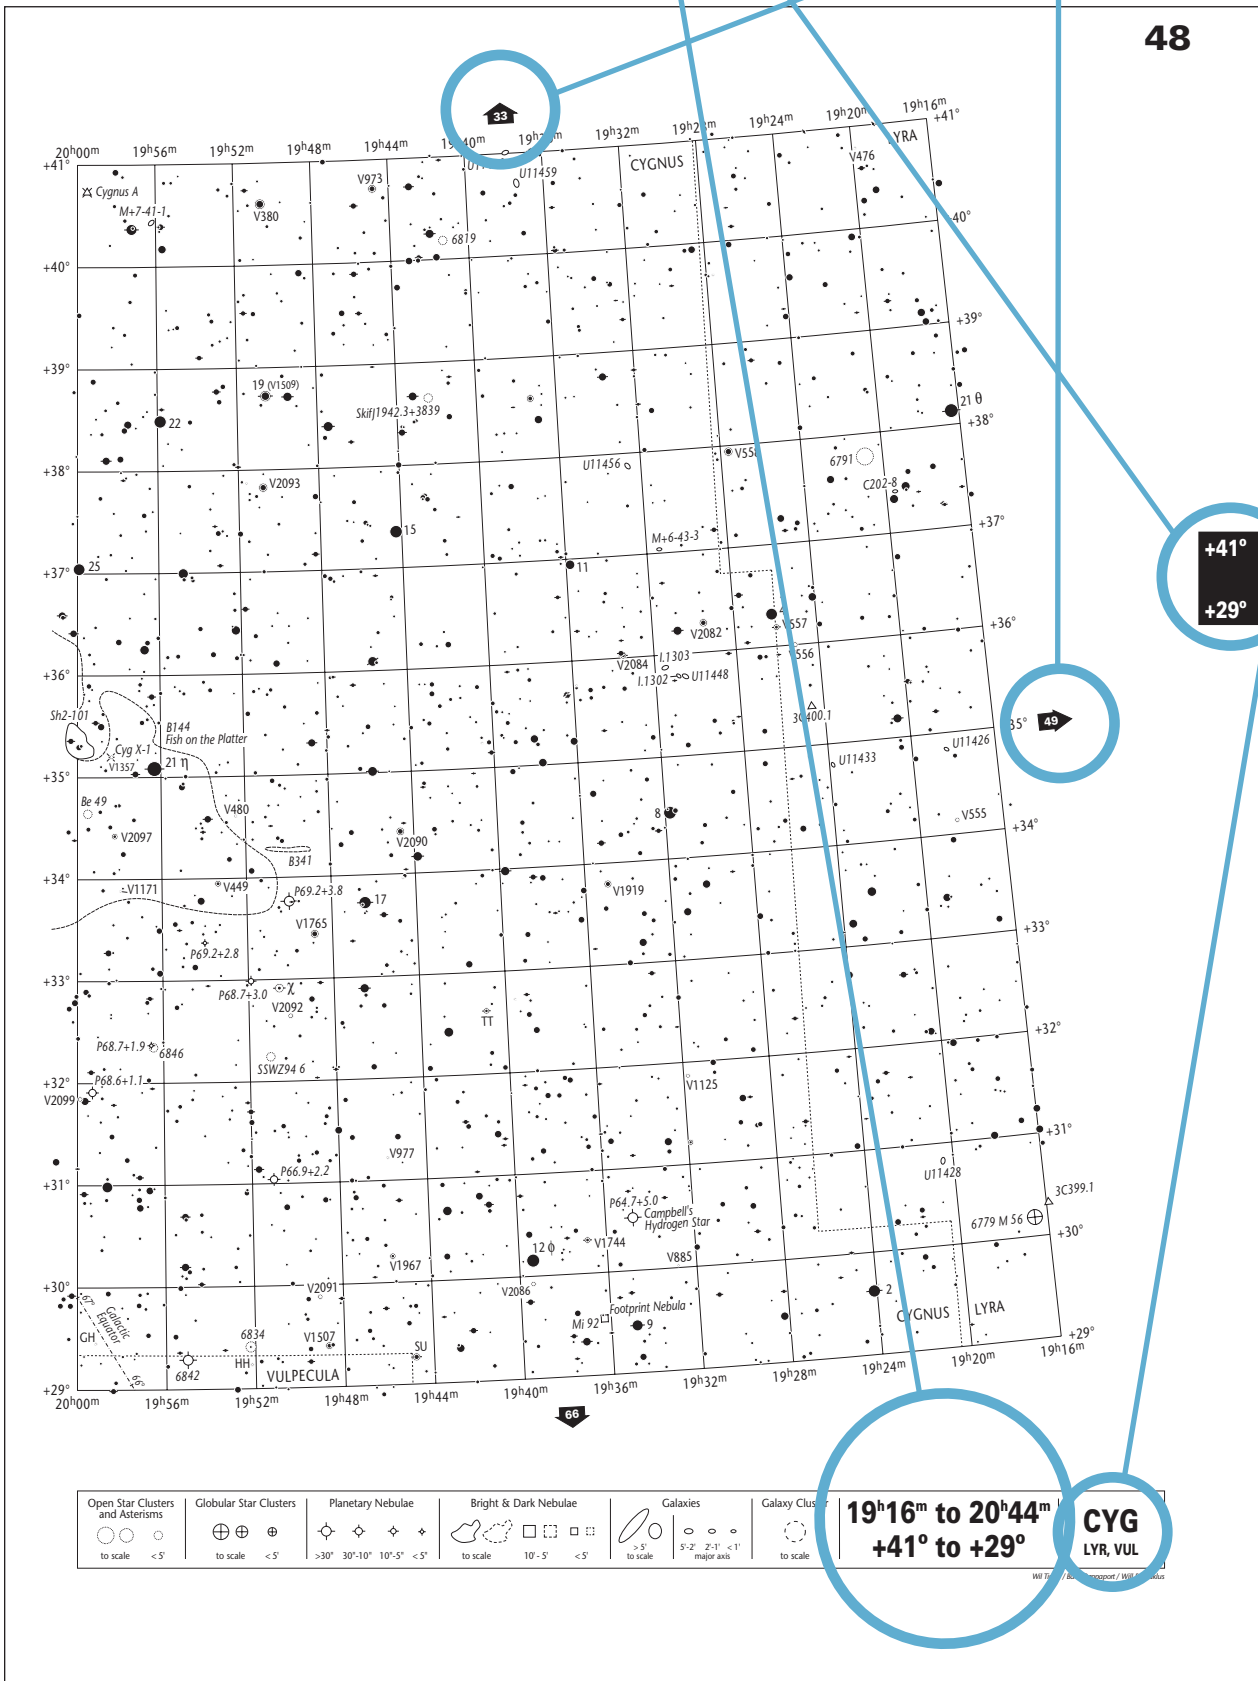

- Multiple “navigational” aids are provided to help you get around the night sky faster and easier:
  - ★ Charts are arranged by decreasing right ascension.
  - ★ Chart pages are tabbed by declination band and keyed to Finder Charts for quick lookup (Volumes 1 and 2).
  - ★ The right ascension and declination extent of each chart is displayed in large bold type in the right hand chart legend.

- ★ All constellations on the chart are listed in decreasing area in large bold type in the right hand chart legend.
- ★ Contiguous chart numbers are displayed around the perimeter of each chart.

Note: This map reduced to 73%