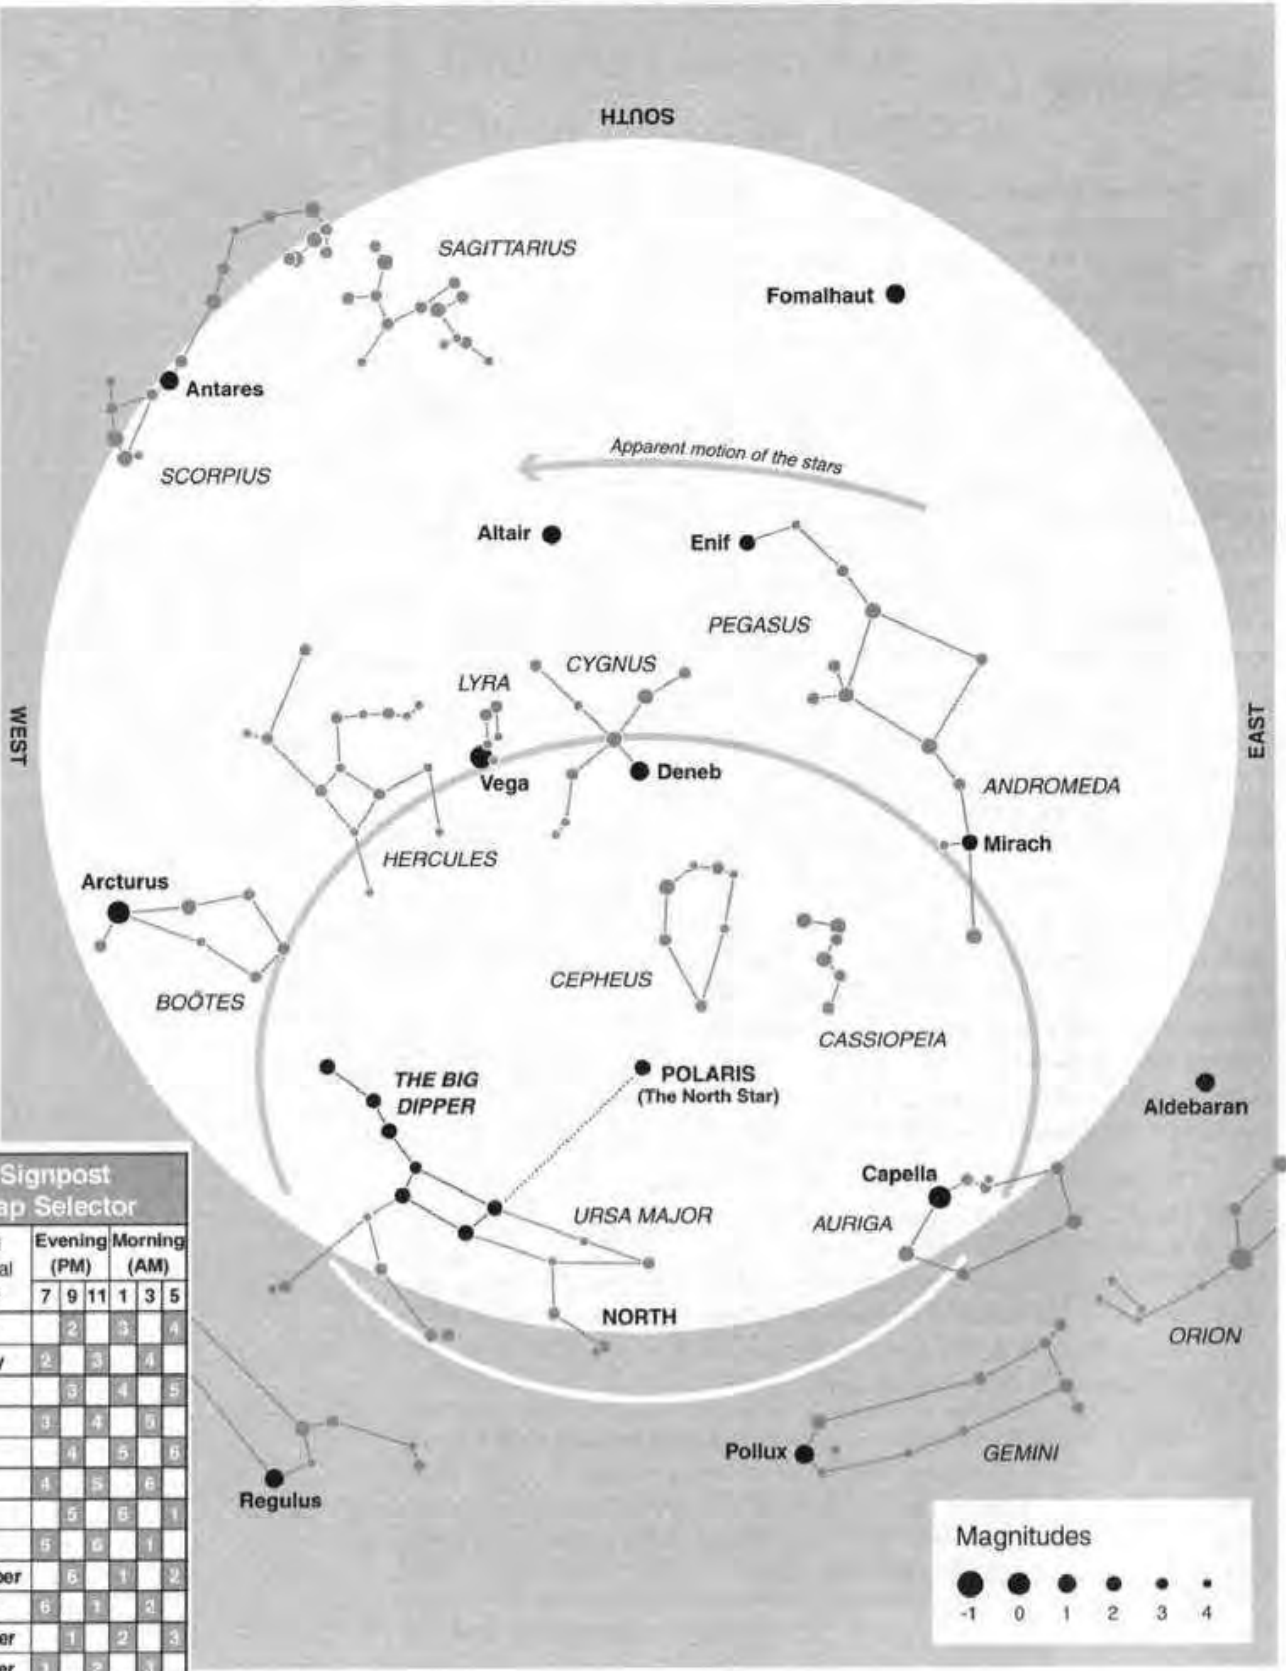

Signpost Map 1

Signpost Map 2

HLNOS

Apparent motion of the stars

● Fomalhaut

Sirius

CANIS MAJOR

Rigel

ORION

Aldebaran

● Procyon

GEMINI

AURIGA

Pollux

WEST

ANDROMEDA

NORTH

Arcturus

BOÖTES

HERCULES

Magnitudes

Signpost Map Selector

Local Sidereal Time	Evening (PM)			Morning (AM)		
	7	9	11	1	3	5
January		2	3	4		
February	2	3	4			
March		3	4	5		
April	3	4	5			
May		4	5	6		
June	4	5	6			
July		5	6	1		
August	5	6	1			
September		6	1	2		
October	6	1	2			
November		1	2	3		
December	1	2	3			

Signpost Map 3

Signpost Map 4

Signpost Map 5

Signpost Map 6

Signpost Map Selector

Local Sidereal Time	Evening (PM)			Morning (AM)		
	7	9	11	1	3	5
January		2	3	4		
February	2	3	4			
March		3	4	5		
April	3	4	5			
May		4	5	6		
June	4	5	6			
July		5	6	1		
August	5	6	1			
September		6	1	2		
October	6	1	2			
November		1	2	3		
December	1	2	3			