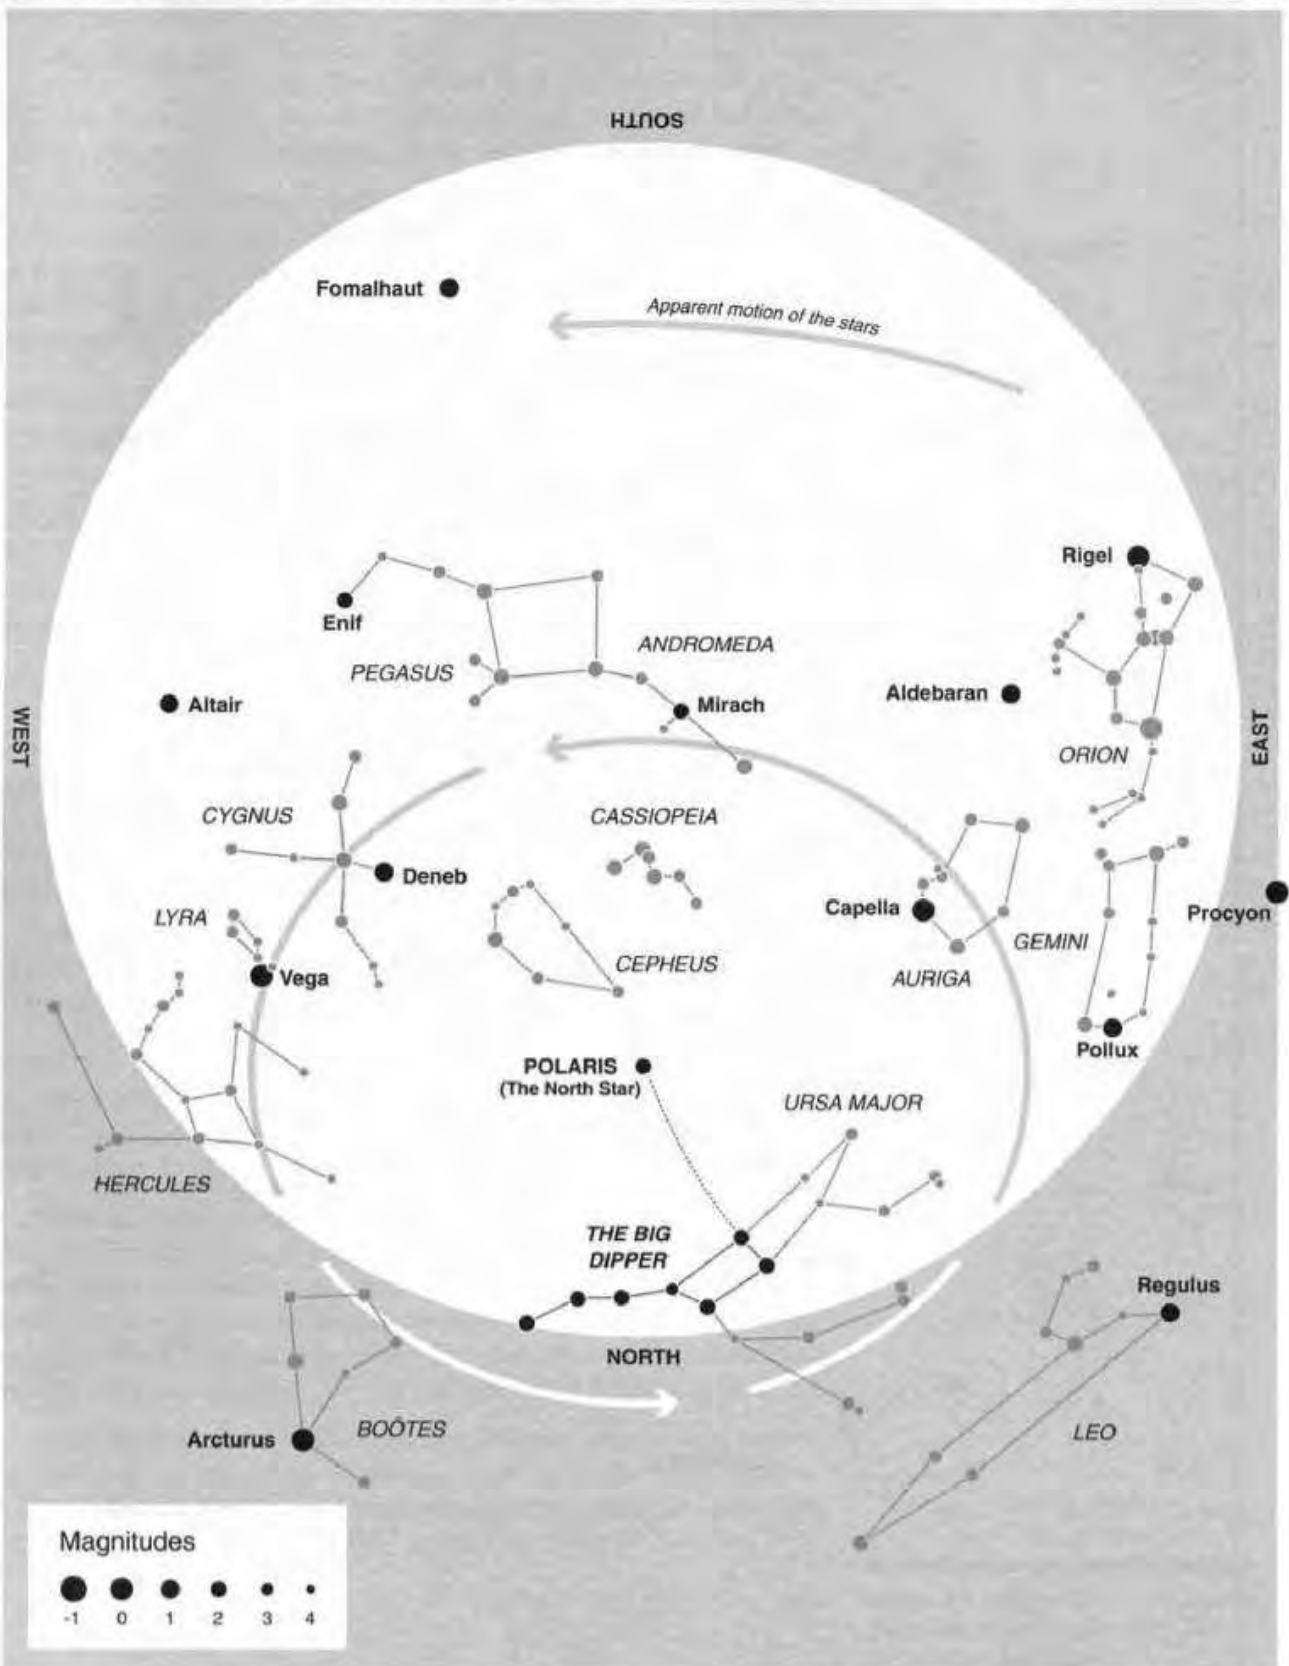

Signpost Map 1

Signpost Map 2

HLNOS

Apparent motion of the stars

● Fomalhaut

Sirius

CANIS MAJOR

Rigel

ORION

Aldebaran

● Procyon

GEMINI

AURIGA

Pollux

WEST

ANDROMEDA

NORTH

Arcturus

BOÖTES

HERCULES

Magnitudes

Signpost Map Selector

Local Sidereal Time	Evening (PM)			Morning (AM)		
	7	9	11	1	3	5
January		2	3	4		
February	2	3	4			
March		3	4	5		
April	3	4	5			
May		4	5	6		
June	4	5	6			
July		5	6	1		
August	5	6	1			
September		6	1	2		
October	6	1	2			
November		1	2	3		
December	1	2	3			

Signpost Map 3

Signpost Map 4

Signpost Map 5

Signpost Map 6

Signpost Map Selector

Local Sidereal Time	Evening (PM)			Morning (AM)		
	7	9	11	1	3	5
January		2	3	4		
February	2	3	4			
March		3	4	5		
April	3	4	5			
May		4	5	6		
June	4	5	6			
July		5	6	1		
August	5	6	1			
September		6	1	2		
October	6	1	2			
November		1	2	3		
December	1	2	3			