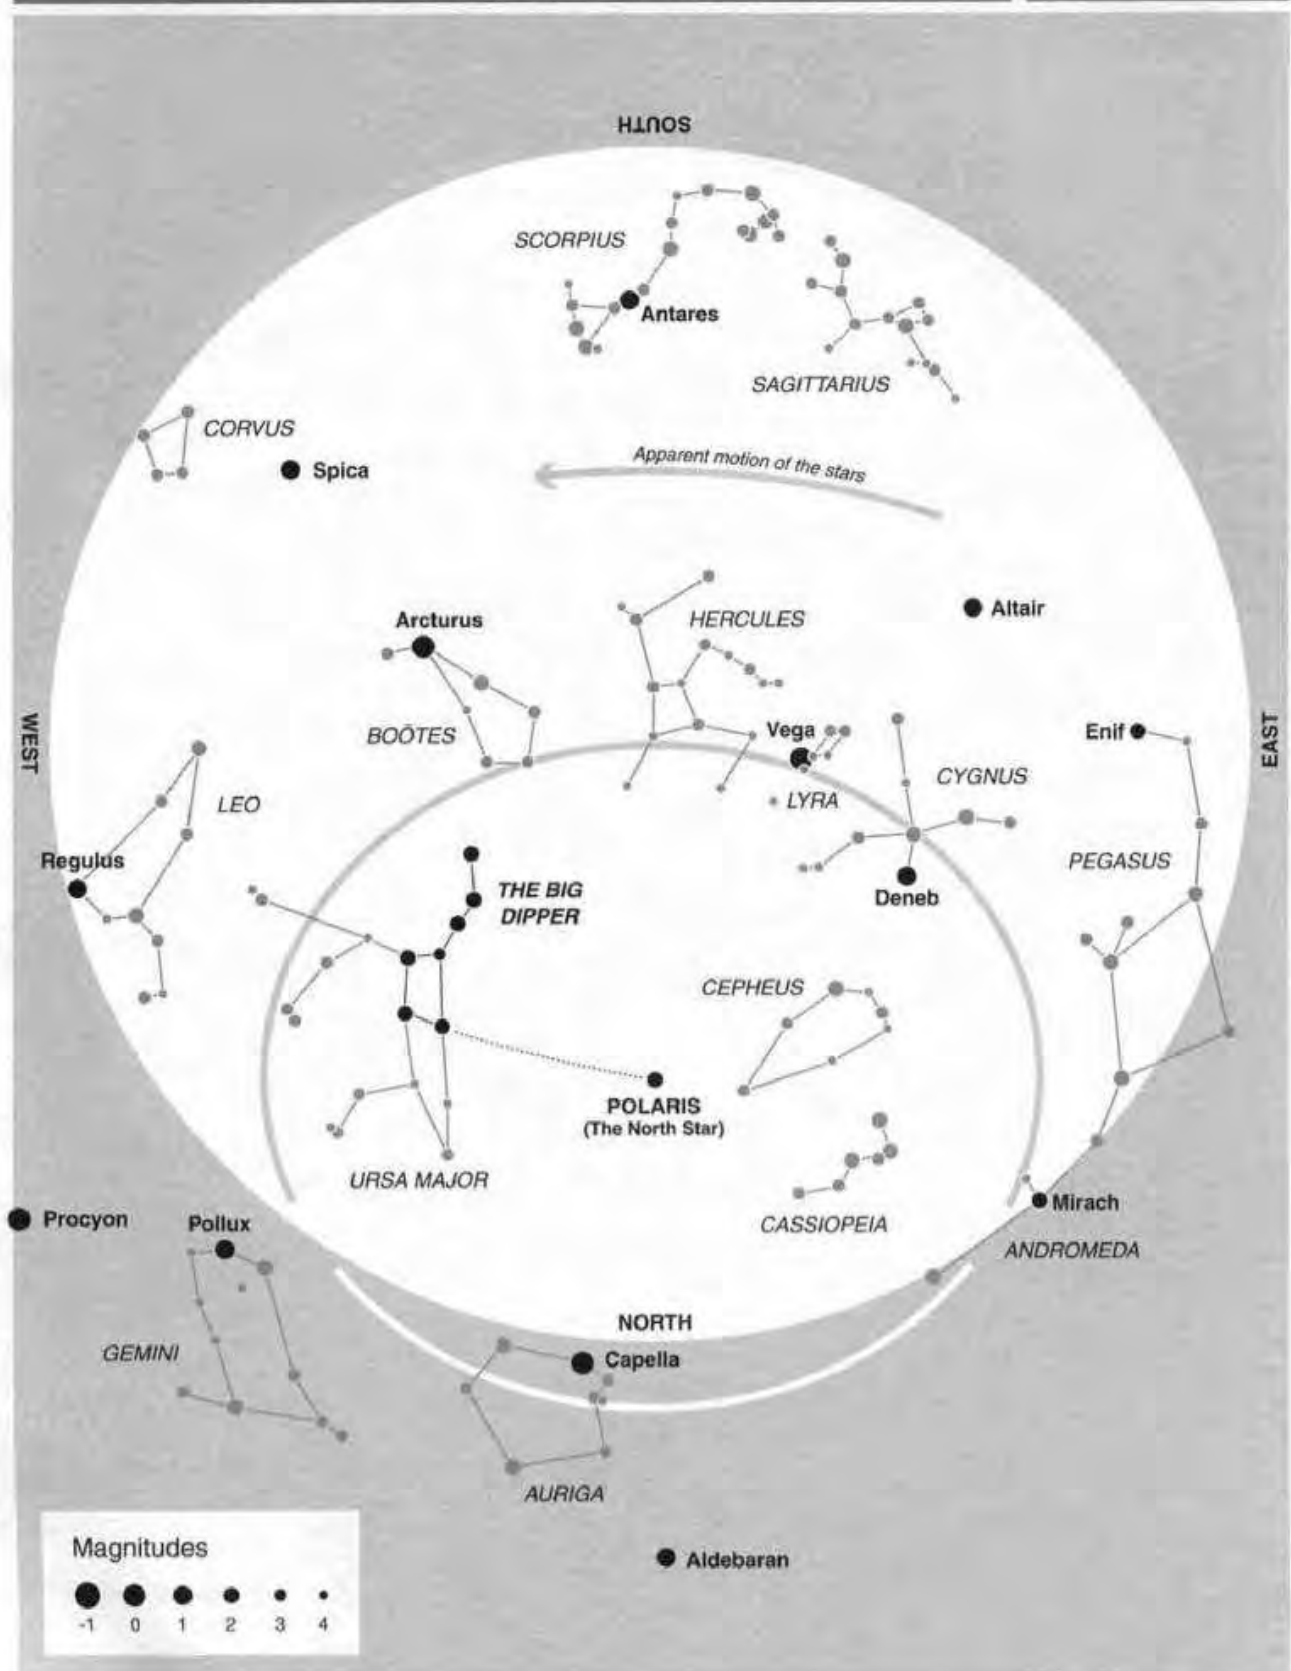

CASSIOPEIA

CEPHEUS

POLARIS
(The North Star)

THE BIG
DIPPER

Deneb

CYGNUS

LYRA

Vega

NORTH

Arcturus

BOÖTES

HERCULES

Magnitudes

Signpost Map Selector

Local Sidereal Time	Evening (PM)			Morning (AM)		
	7	9	11	1	3	5
January		2	3	4		
February	2	3	4			
March		3	4	5		
April	3	4	5			
May		4	5	6		
June	4	5	6			
July		5	6	1		
August	5	6	1			
September		6	1	2		
October	6	1	2			
November		1	2	3		
December	1	2	3			

Signpost Map 3

Signpost Map 4

Signpost Map 5

Signpost Map 6

Signpost Map Selector

Local Sidereal Time	Evening (PM)			Morning (AM)		
	7	9	11	1	3	5
January		2	3	4		
February	2	3	4			
March		3	4	5		
April	3	4	5			
May		4	5	6		
June	4	5	6			
July		5	6	1		
August	5	6	1			
September		6	1	2		
October	6	1	2			
November		1	2	3		
December	1	2	3			