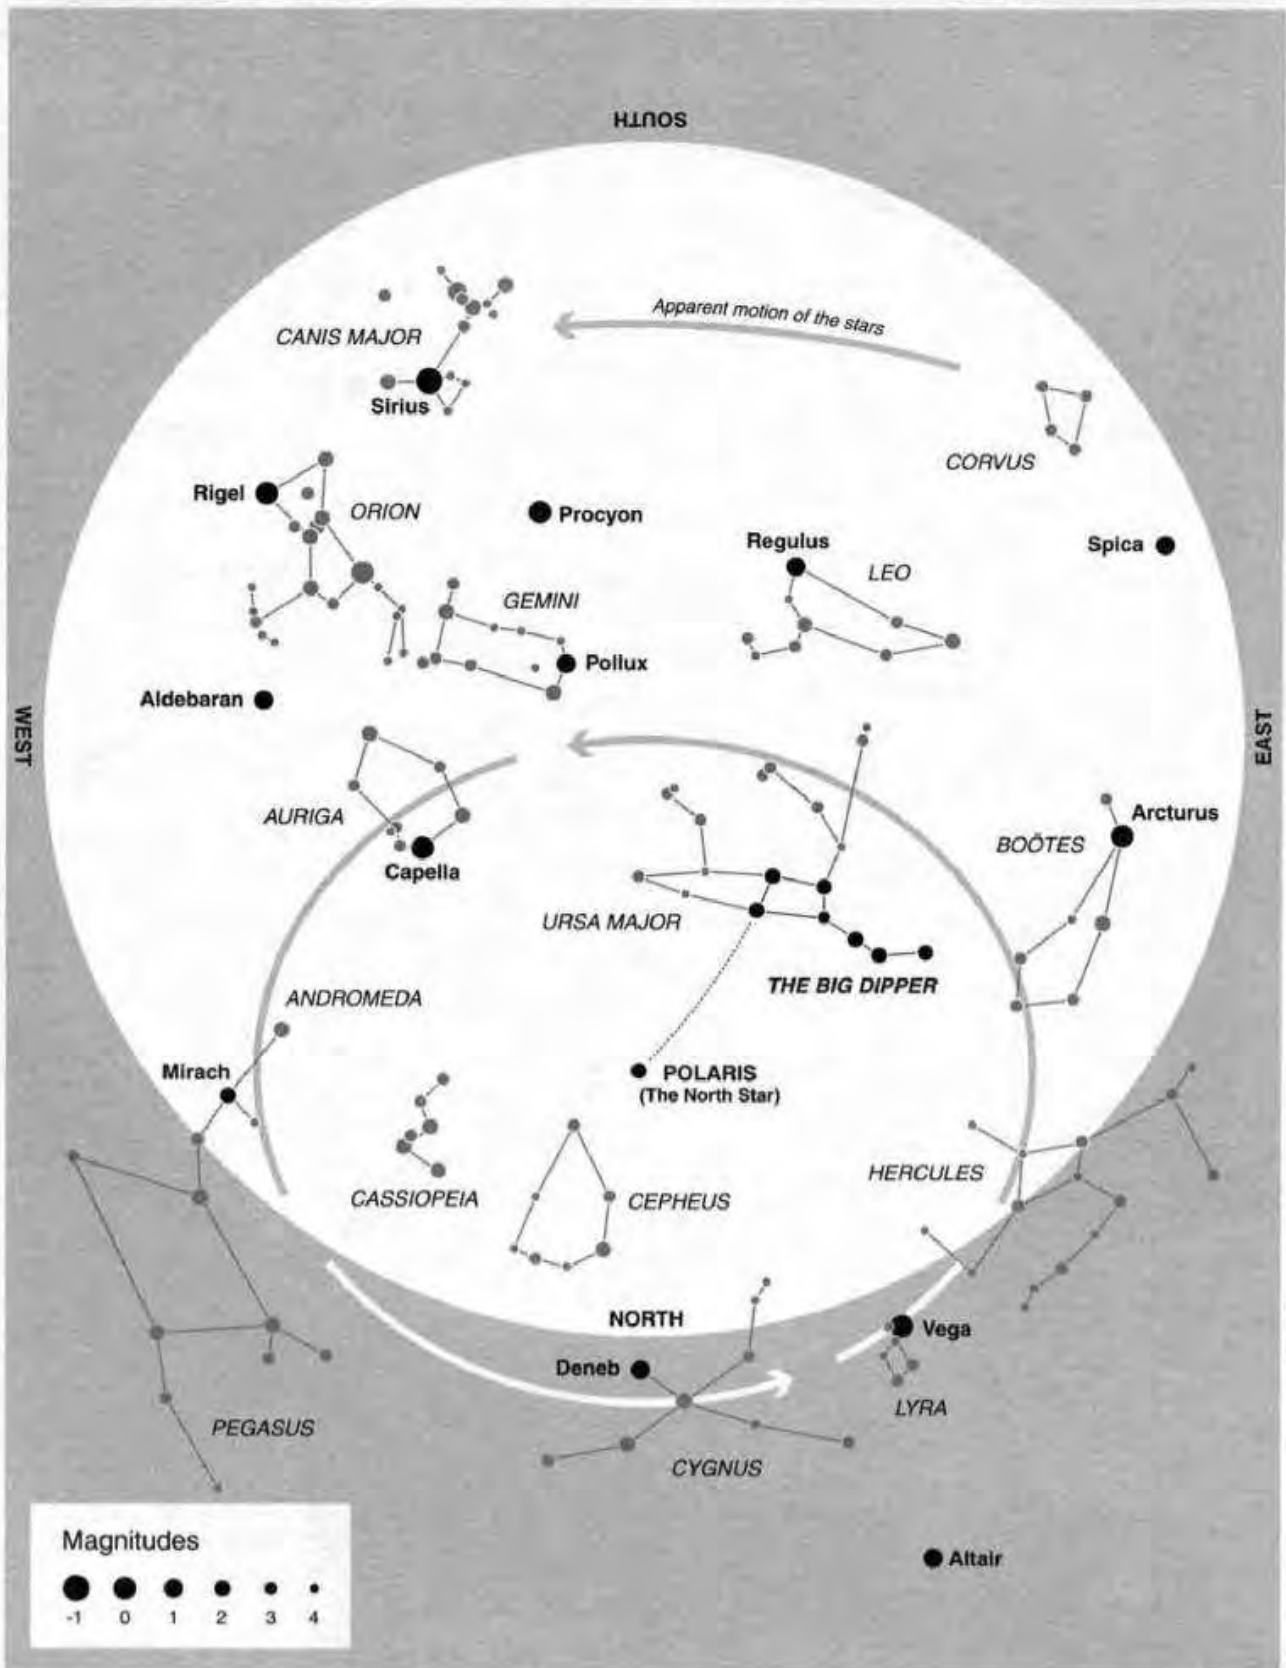

ORION

Aldebaran

● Procyon

GEMINI

AURIGA

Pollux

WEST

ANDROMEDA

CASSIOPEIA

CEPHEUS

POLARIS
(The North Star)

THE BIG
DIPPER

Deneb

CYGNUS

LYRA

Vega

NORTH

Arcturus

BOÖTES

HERCULES

Magnitudes

Signpost Map Selector

Local Sidereal Time	Evening (PM)			Morning (AM)		
	7	9	11	1	3	5
January		2	3	4		
February	2	3	4			
March		3	4	5		
April	3	4	5			
May		4	5	6		
June	4	5	6			
July		5	6	1		
August	5	6	1			
September		6	1	2		
October	6	1	2			
November		1	2	3		
December	1	2	3			

Signpost Map 3

Signpost Map 4

Signpost Map 5

Signpost Map 6

Signpost Map Selector

Local Sidereal Time	Evening (PM)			Morning (AM)		
	7	9	11	1	3	5
January		2	3	4		
February	2	3	4			
March		3	4	5		
April	3	4	5			
May		4	5	6		
June	4	5	6			
July		5	6	1		
August	5	6	1			
September		6	1	2		
October	6	1	2			
November		1	2	3		
December	1	2	3			