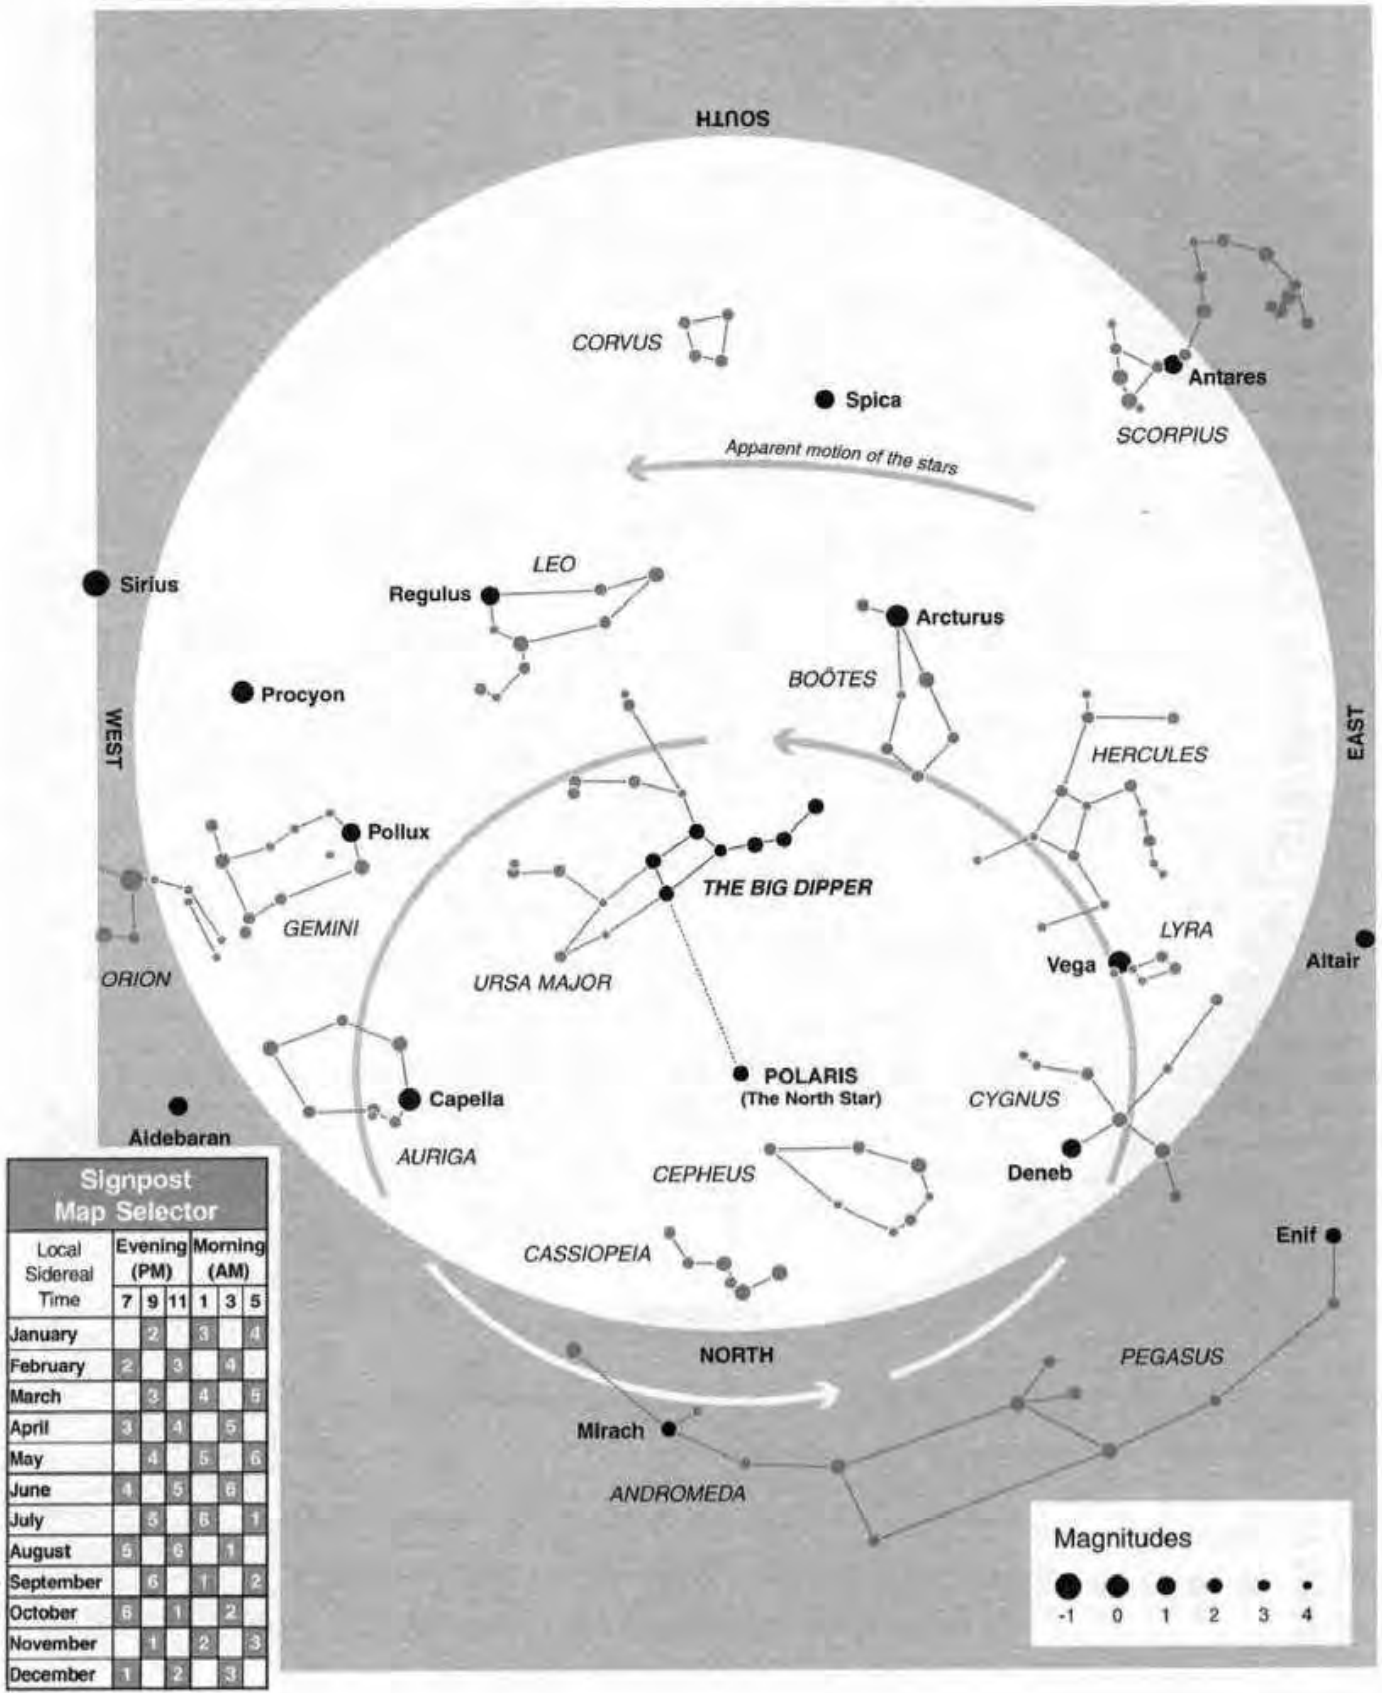

ORION

Aldebaran

● Procyon

GEMINI

AURIGA

Pollux

WEST

ANDROMEDA

CASSIOPEIA

CEPHEUS

POLARIS
(The North Star)

THE BIG
DIPPER

Deneb

CYGNUS

LYRA

Vega

NORTH

Arcturus

BOÖTES

HERCULES

Magnitudes

Signpost Map Selector

Local Sidereal Time	Evening (PM)			Morning (AM)		
	7	9	11	1	3	5
January		2	3	4		
February	2	3	4			
March		3	4	5		
April	3	4	5			
May		4	5	6		
June	4	5	6			
July		5	6	1		
August	5	6	1			
September		6	1	2		
October	6	1	2			
November		1	2	3		
December	1	2	3			

Signpost Map 3

Signpost Map 4

Signpost Map 5

Signpost Map 6

Signpost Map Selector

Local Sidereal Time	Evening (PM)			Morning (AM)		
	7	9	11	1	3	5
January		2	3	4		
February	2	3	4			
March		3	4	5		
April	3	4	5			
May		4	5	6		
June	4	5	6			
July		5	6	1		
August	5	6	1			
September		6	1	2		
October	6	1	2			
November		1	2	3		
December	1	2	3			